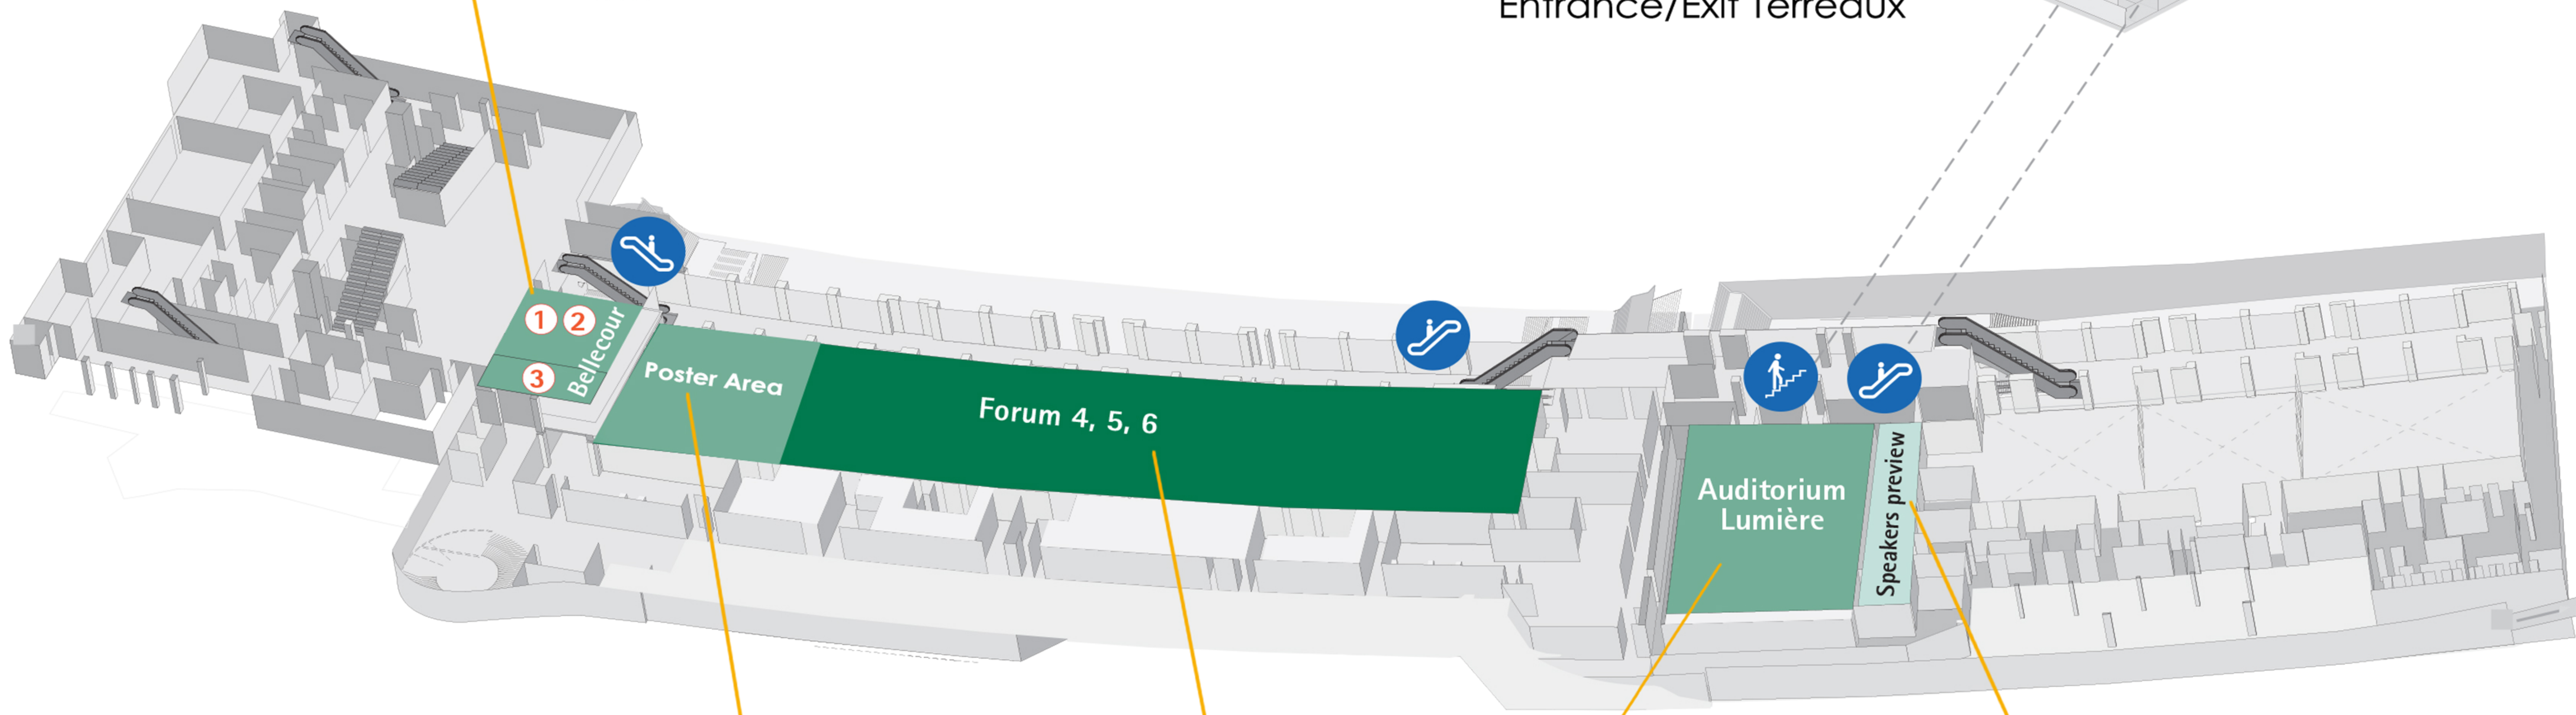

Level 3

Scientific Meeting Room
Roseraie 1 & 2

Level 2

EFORT Committees Room
St-Clair 4
EFORT Committees Room
St-Clair 1
Scientific Meeting Room
Saint-Clair 3A & 3B

Level 1

Scientific Meeting Room
Pasteur Lounge
Scientific Meeting Room
Auditorium Pasteur
EFORT Office Rooms
Rhône 4 & 5
Scientific Meeting Room
Rhône 3A & 3B
Scientific Meeting Room
Rhône 2
EFORT Committees Room
Rhône 1

Level 0 | Terreaux

Main Entrance / Exit
Terreaux
Registration Area & VIP Desk

Level -1 | Bellecour

Scientific Meeting Room
Bellecour 1 & 2
Scientific Meeting Room
Bellecour 3

Level -2

Posters Area & Poster Booth
Forum Exhibition 6
EFORT Congress Industry Exhibition
Forum Exhibition 4 & 5

Level -1 | Lumière

Main Scientific Meeting Room
Auditorium Lumière
Speakers Preview Center & VIP Lounge
Level -1 | Lumière