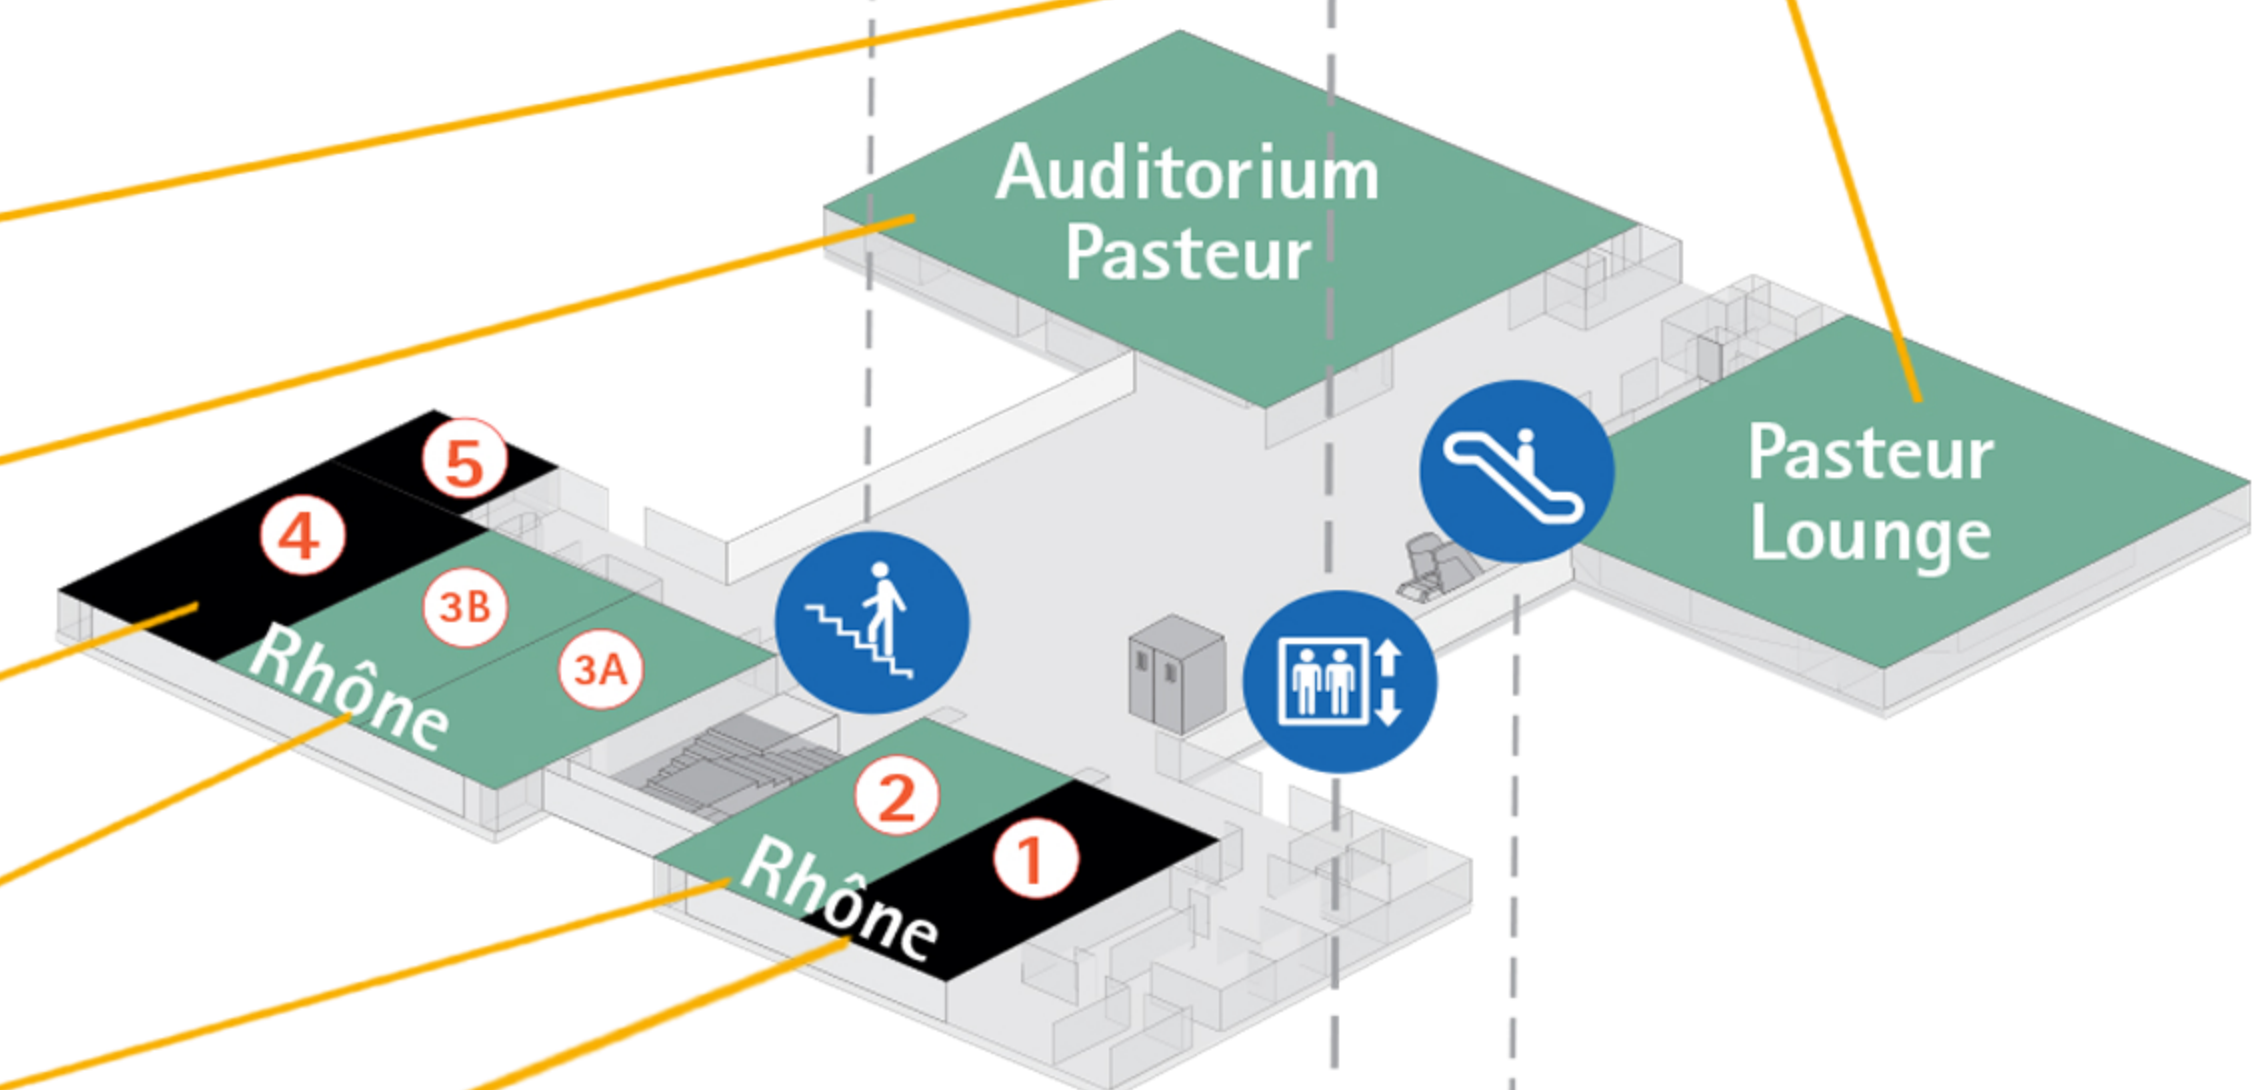

Level 3

Scientific Meeting Room
Roseraie 1 & 2

Level 2

EFORT Committees Room
St-Clair 4
EFORT Committees Room
St-Clair 1
Scientific Meeting Room
Saint-Clair 3A & 3B

Level 1

Scientific Meeting Room
Pasteur Lounge
Scientific Meeting Room
Auditorium Pasteur
EFORT Office Rooms
Rhône 4 & 5
Scientific Meeting Room
Rhône 3A & 3B
Scientific Meeting Room
Rhône 2
EFORT Committees Room
Rhône 1

Level 0 | Terreaux

Main Entrance / Exit
Terreaux
Registration Area & VIP Desk

Level -1 | Bellecour

Scientific Meeting Room
Bellecour 1 & 2
Scientific Meeting Room
Bellecour 3

Level -2

Posters Area & Poster Booth
Forum Exhibition 6
EFORT Congress Industry Exhibition
Forum Exhibition 4 & 5

Level -1 | Lumière

Main Scientific Meeting Room
Auditorium Lumière
Speakers Preview Center & VIP Lounge
Level -1 | Lumière