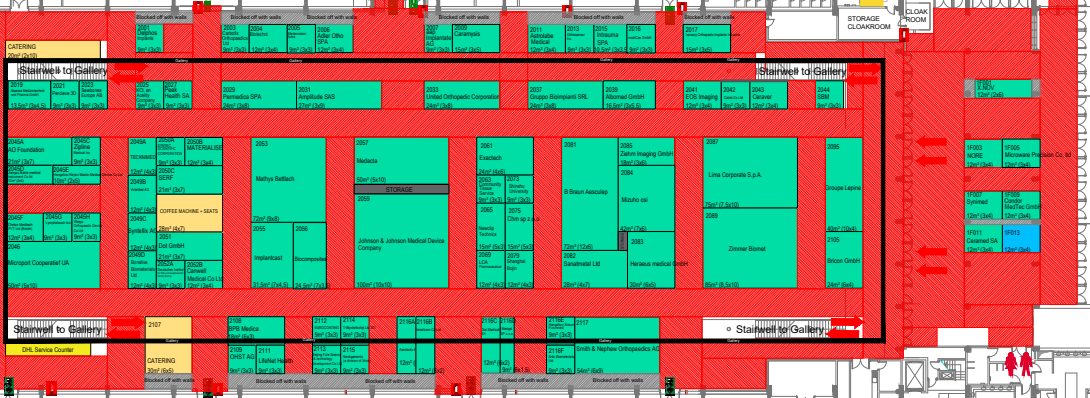

RUA DA JUNQUEIRA

TRAVESSA DA GUARÁ

AVENIDA DA INDIA

COPENHAGEN
300 seats
MUNICH
400 seats

HALL 1
STAND NO.: 1001 - 1039
MAX. BUILDING HEIGHT 3,00m

BARCELONA
400 seats

EFORT PLAZA
MAX. BUILDING HEIGHT 3,50m

FLORENCE
200 seats
VIENNA
200 seats

HALL 3

STAIRWELL TO FIRST FLOOR

ROOM 008
ROOM 007
ROOM 006

LIFT

Loading Bay

LINK TO EXHIBITION HALL 2

LINK TO EXHIBITION HALL 1 + 2

PRE-REGISTERED

REGISTRATION

STAIRWELL TO FIRST FLOOR

STORAGE CLOAKROOM

MAIN ENTRANCE

HALL 2
STAND NO.: 2001 - 2117
MAX. BUILDING HEIGHT 6,00m
MAX. BUILDING HEIGHT BELOW THE GALLERY 3,00m

Foyer
STAND NO.: 1F001 - 1F013
MAX. BUILDING HEIGHT 3,00m