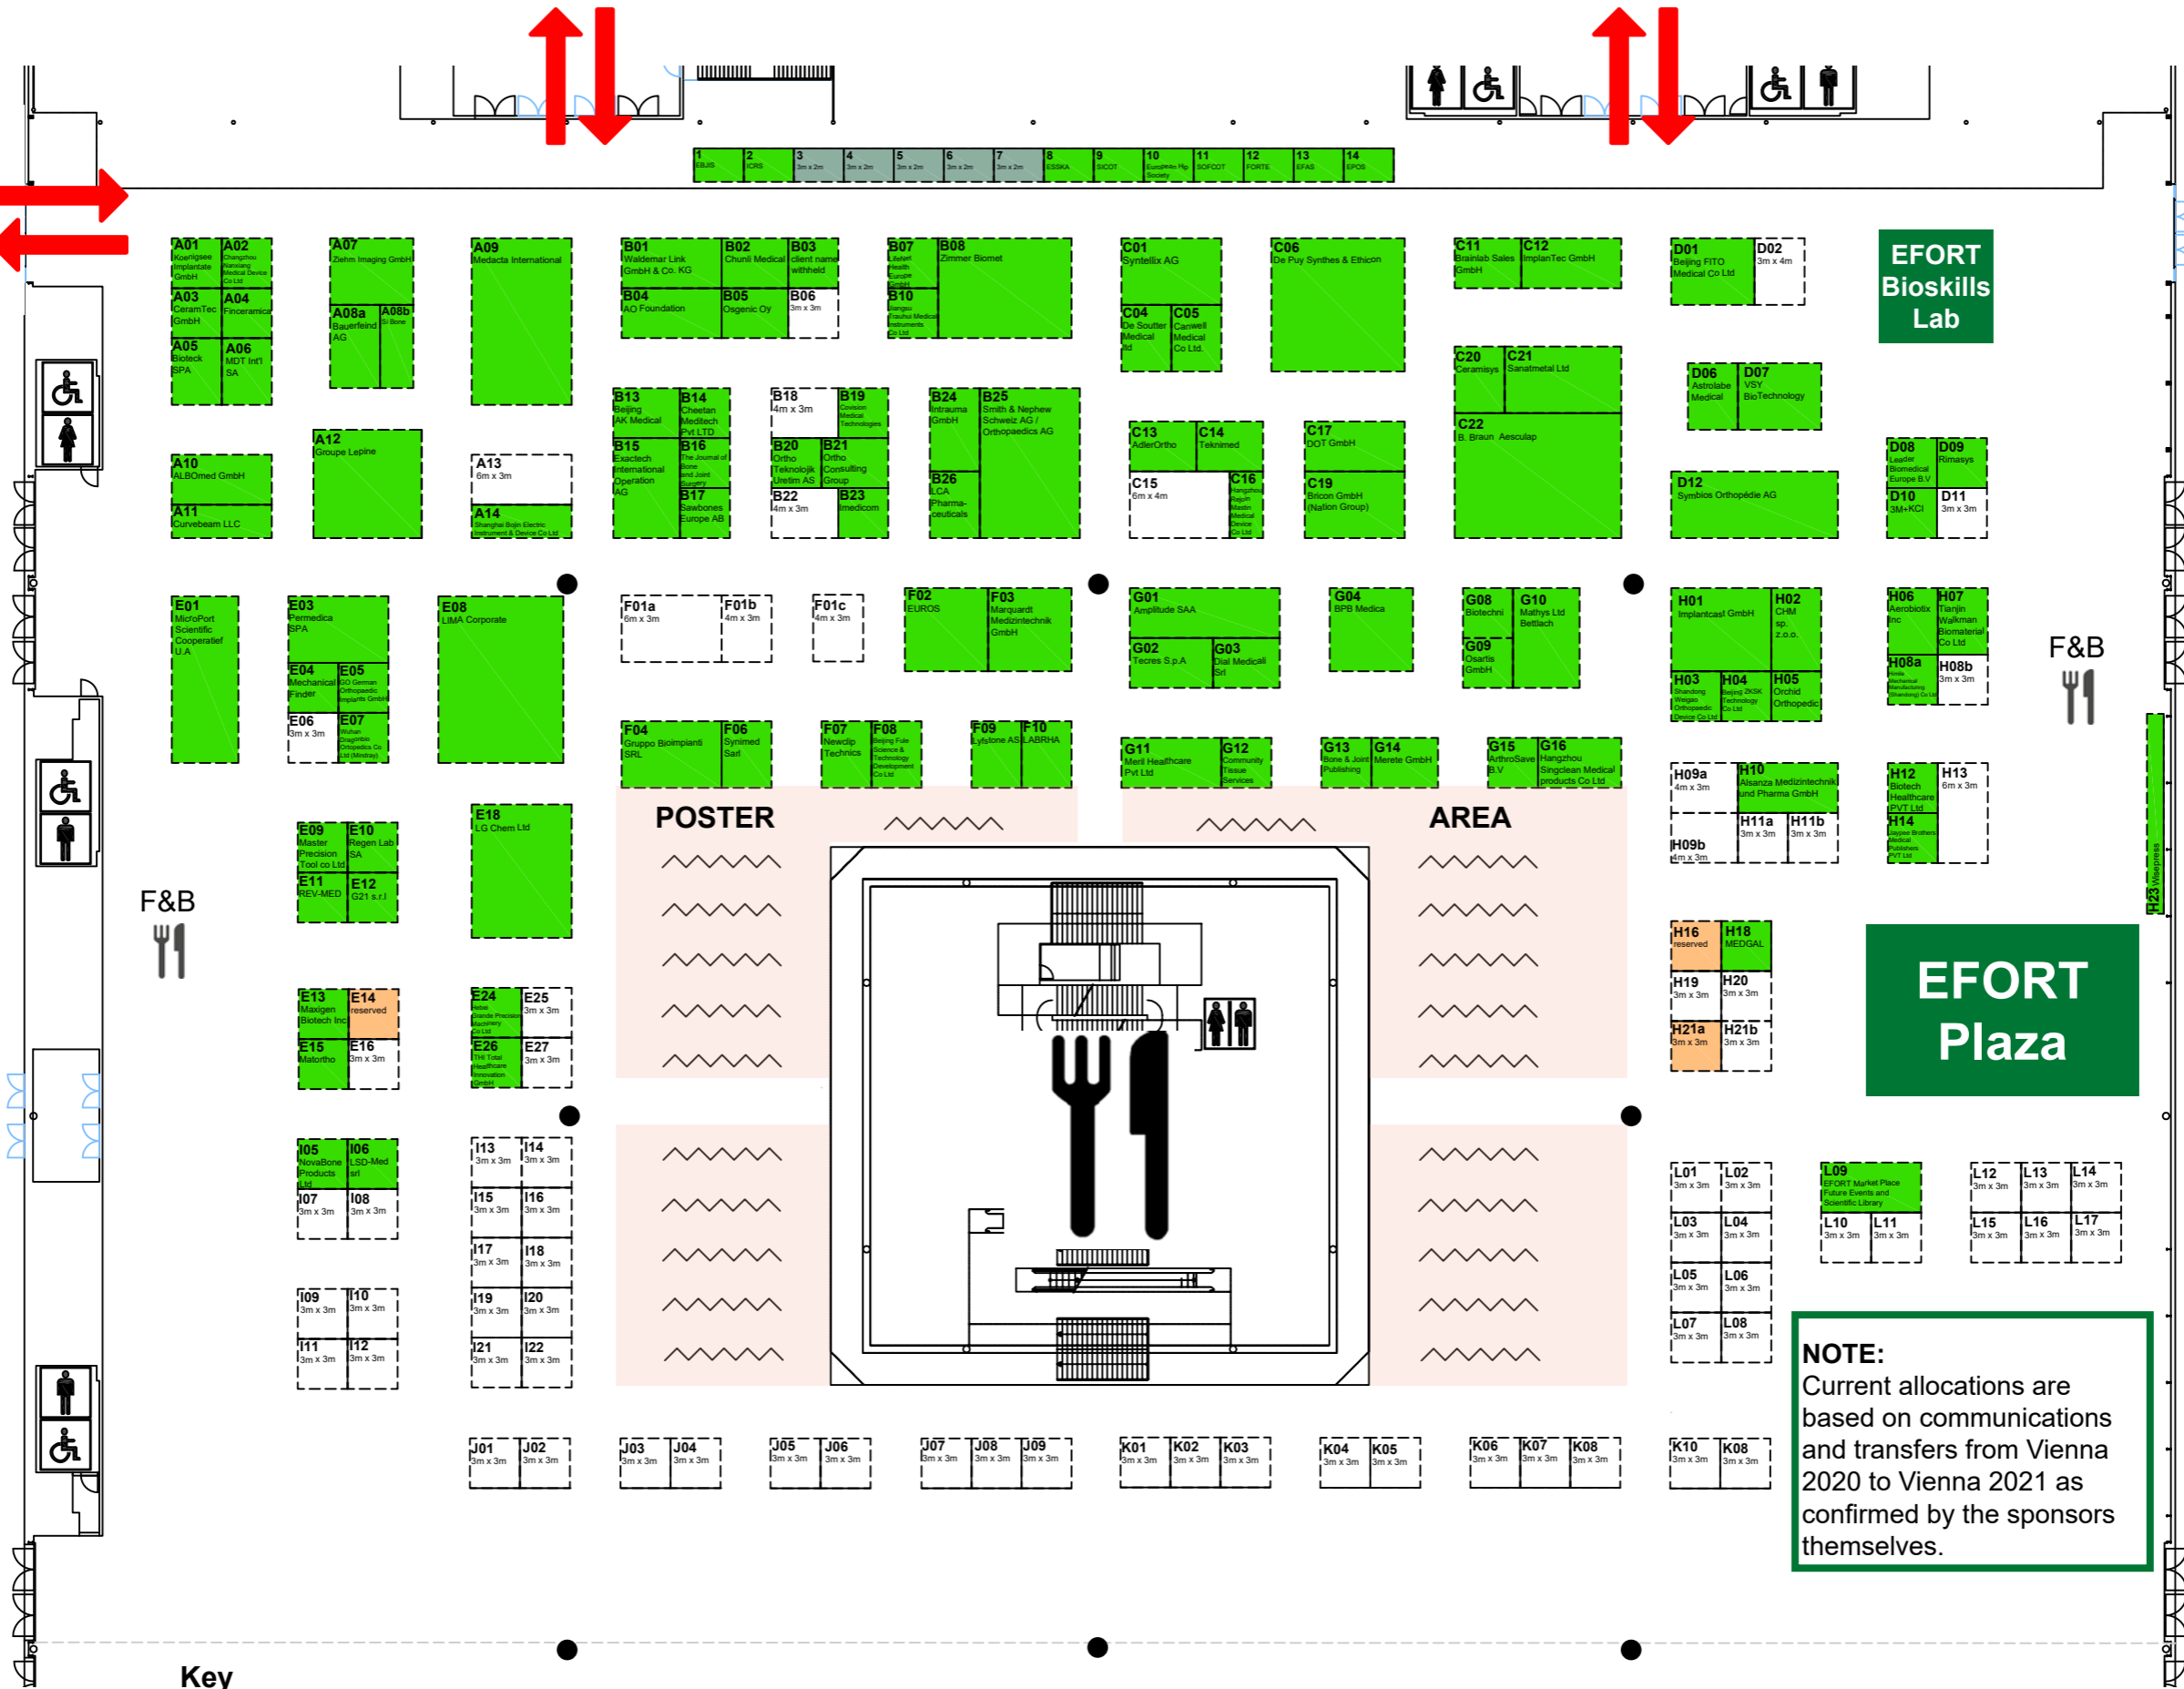

ENTRANCE/EXIT TO SESSION ROOMS

Nice / Geneva / Brussels / Madrid / Helsinki / Florence and First Floor

ENTRANCE/EXIT TO SESSION ROOMS

London / Barcelona / Munich / Lisbon and First Floor

Toward Vienna Session Room

Key

- Booth space booked
- Booth space reserved for medical societies
- Booth space provisionally reserved
- Booth space available
- Pillars
- Catering
- Toilet
- Disabled Toilet
- Poster Area

NOTE:
Current allocations are based on communications and transfers from Vienna 2020 to Vienna 2021 as confirmed by the sponsors themselves.