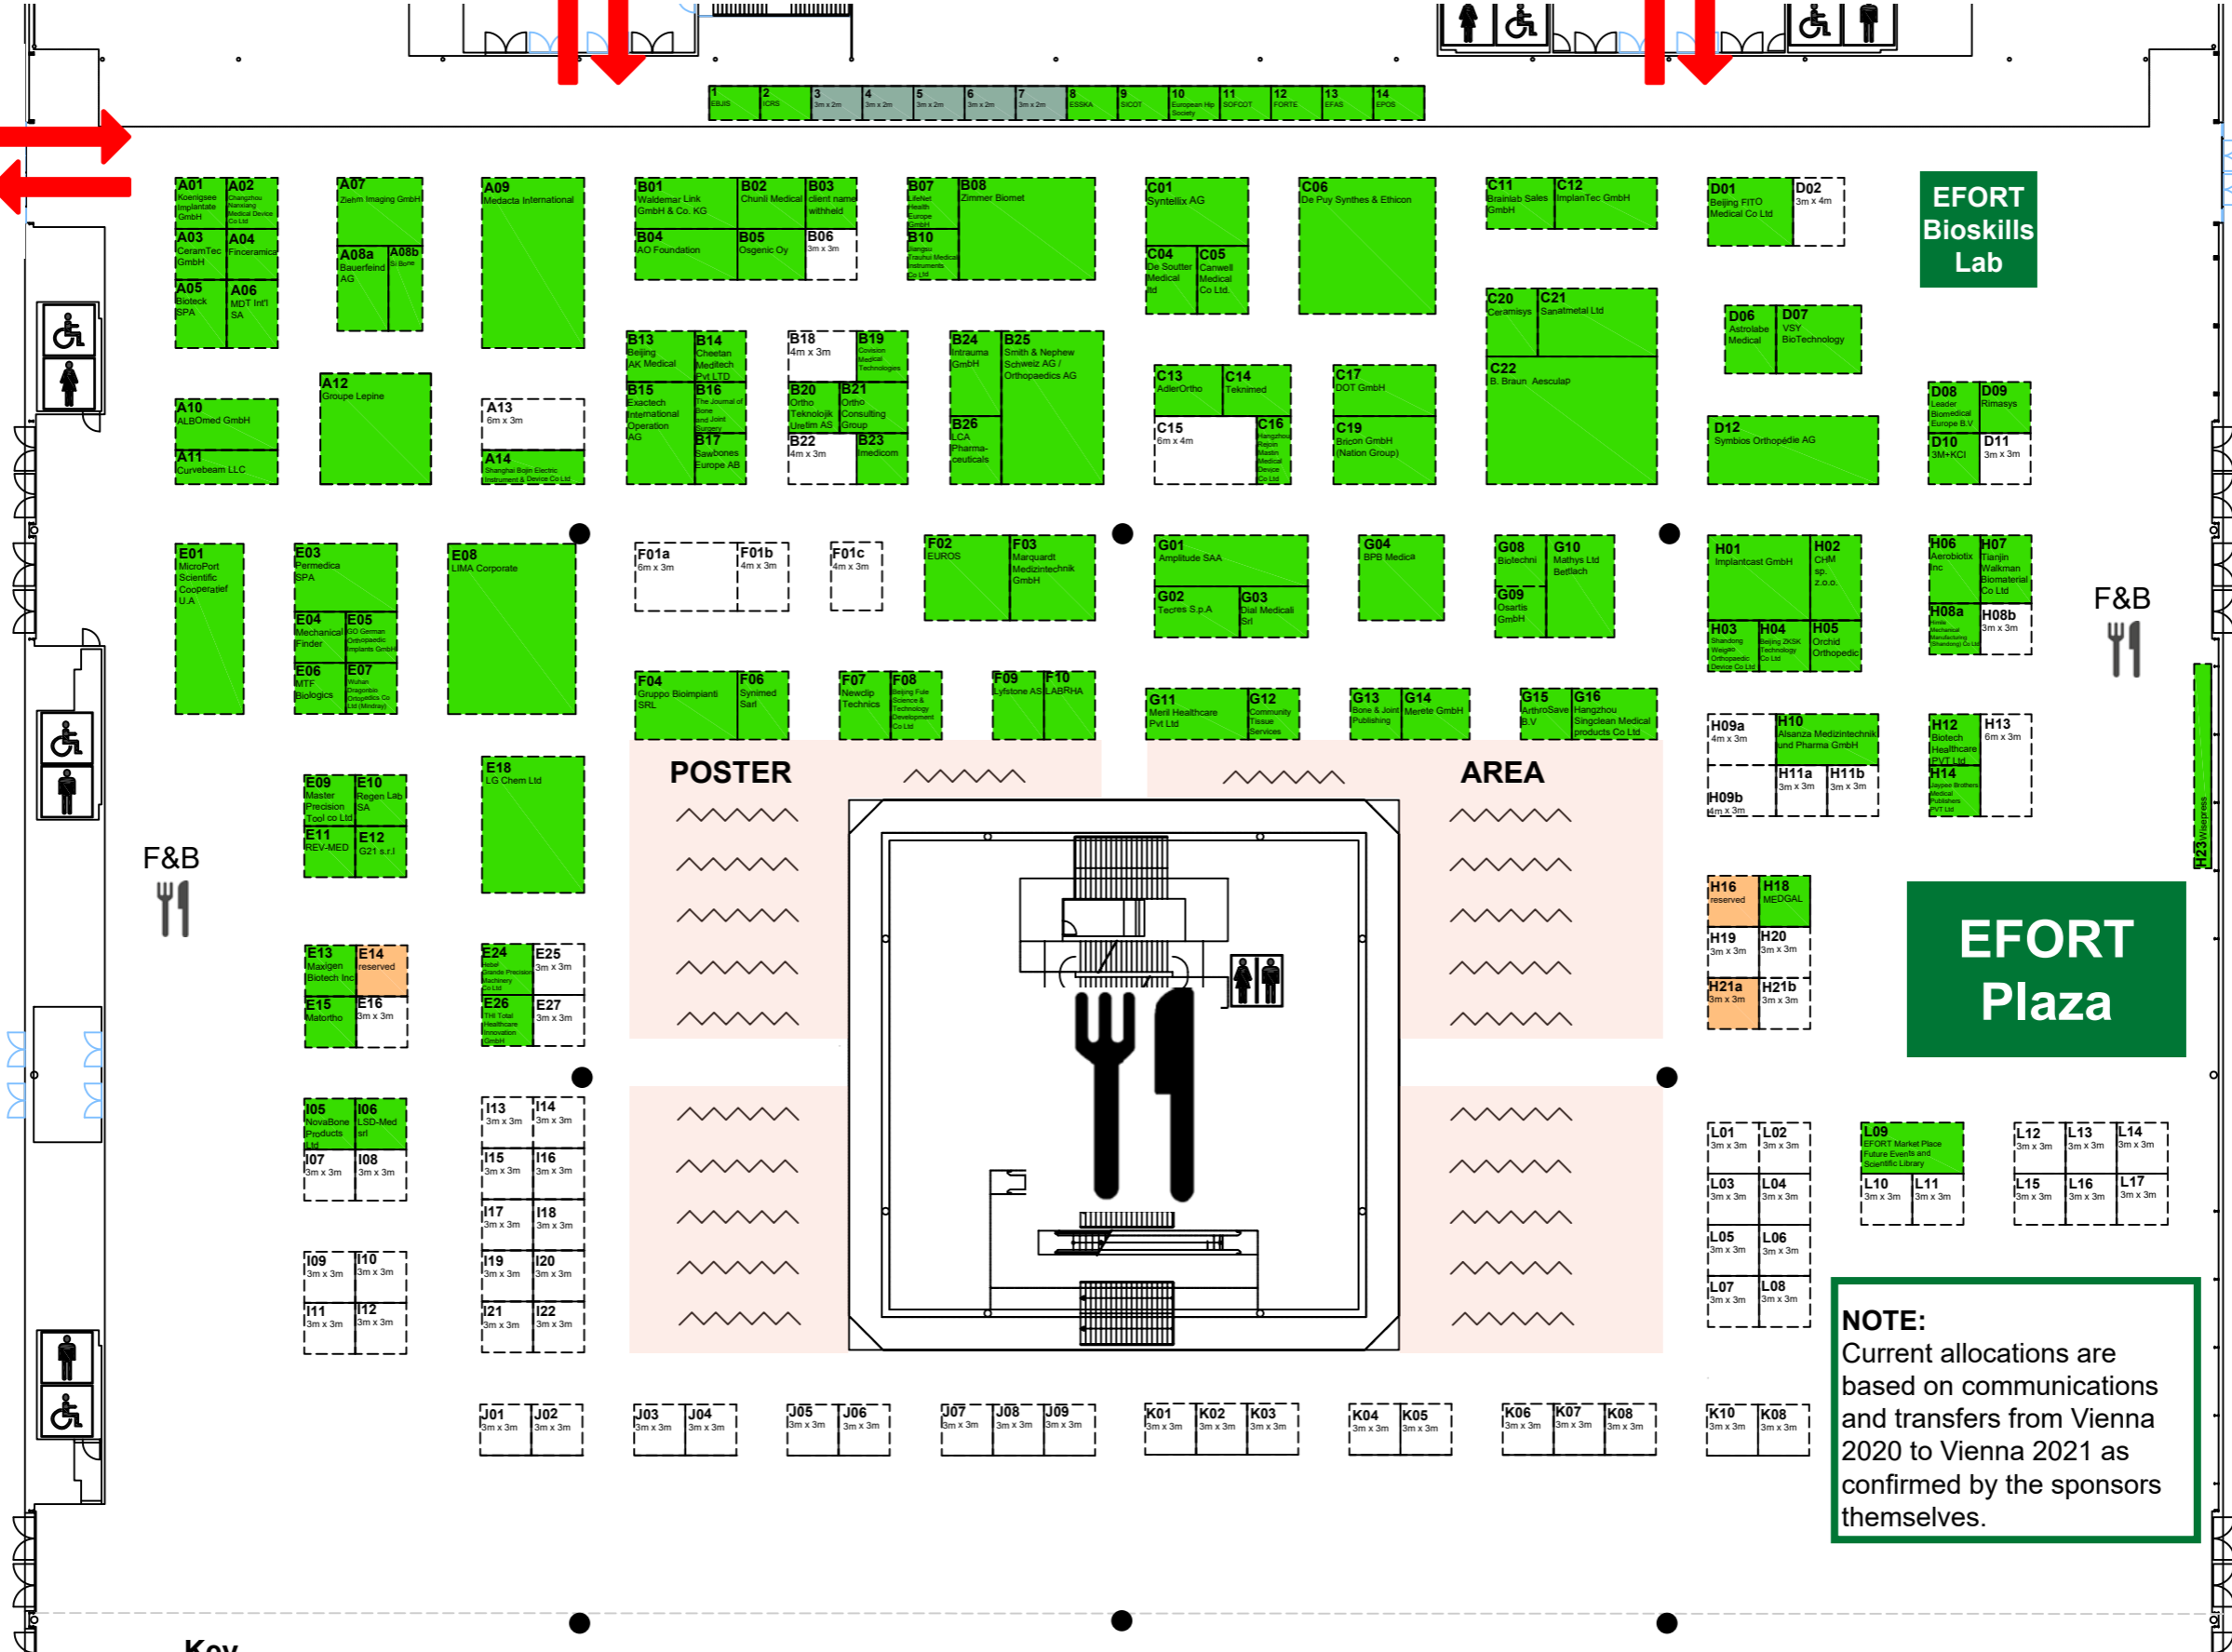

**ENTRANCE / EXIT TO SESSION ROOMS**

Nice / Geneva / Brussels / Madrid /  
Helsinki / Florence and First Floor

**ENTRANCE / EXIT TO SESSION ROOMS**

London / Barcelona / Munich /  
Lisbon and First Floor

Toward  
Vienna  
Session  
Room

**Key**

- Booth space booked
- Booth space provisionally reserved
- Booth space reserved for medical societies
- Booth space available
- Pillars
- Catering
- Toilet
- Disabled Toilet
- Poster Area

**NOTE:**  
Current allocations are based on communications and transfers from Vienna 2020 to Vienna 2021 as confirmed by the sponsors themselves.