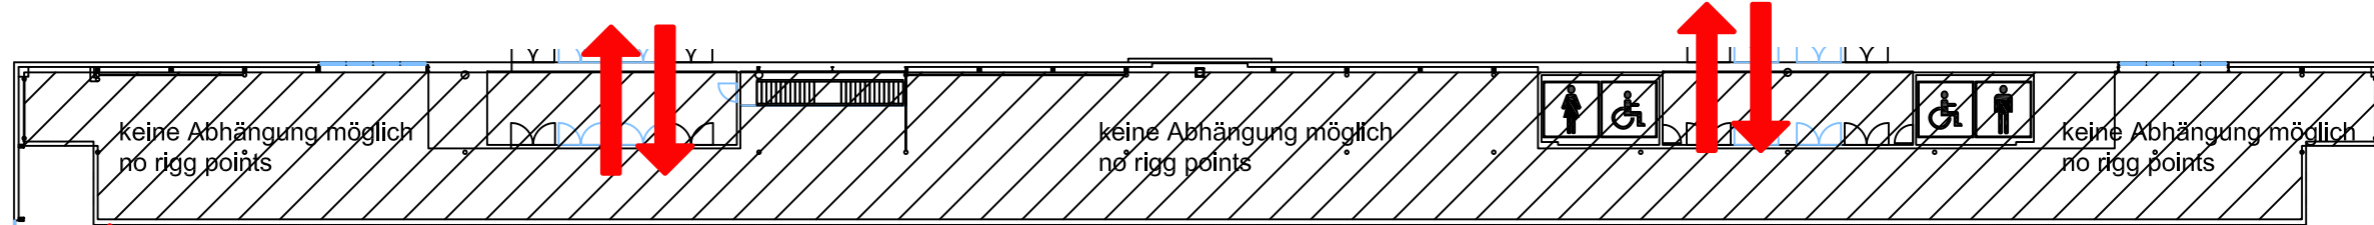

Towards Session Rooms
Brussels / Madrid / Helsinki / Florence /
Nice / Geneva

Towards Session Rooms
Barcelona / Munich / Lisbon / London

Towards Hall C
Vienna

B9
TOR / GATE
Höhe / height = 4,4m
Breite / width = 5,7m

B1
TOR / GATE
Höhe / height = 4,4m
Breite / width = 5,7m

Key

- Pillars
- 🍴 Restaurant
- A-L Zones

B8

B7
TOR / GATE
Höhe / height = 4,4m

Curtain
B2
TOR / GATE