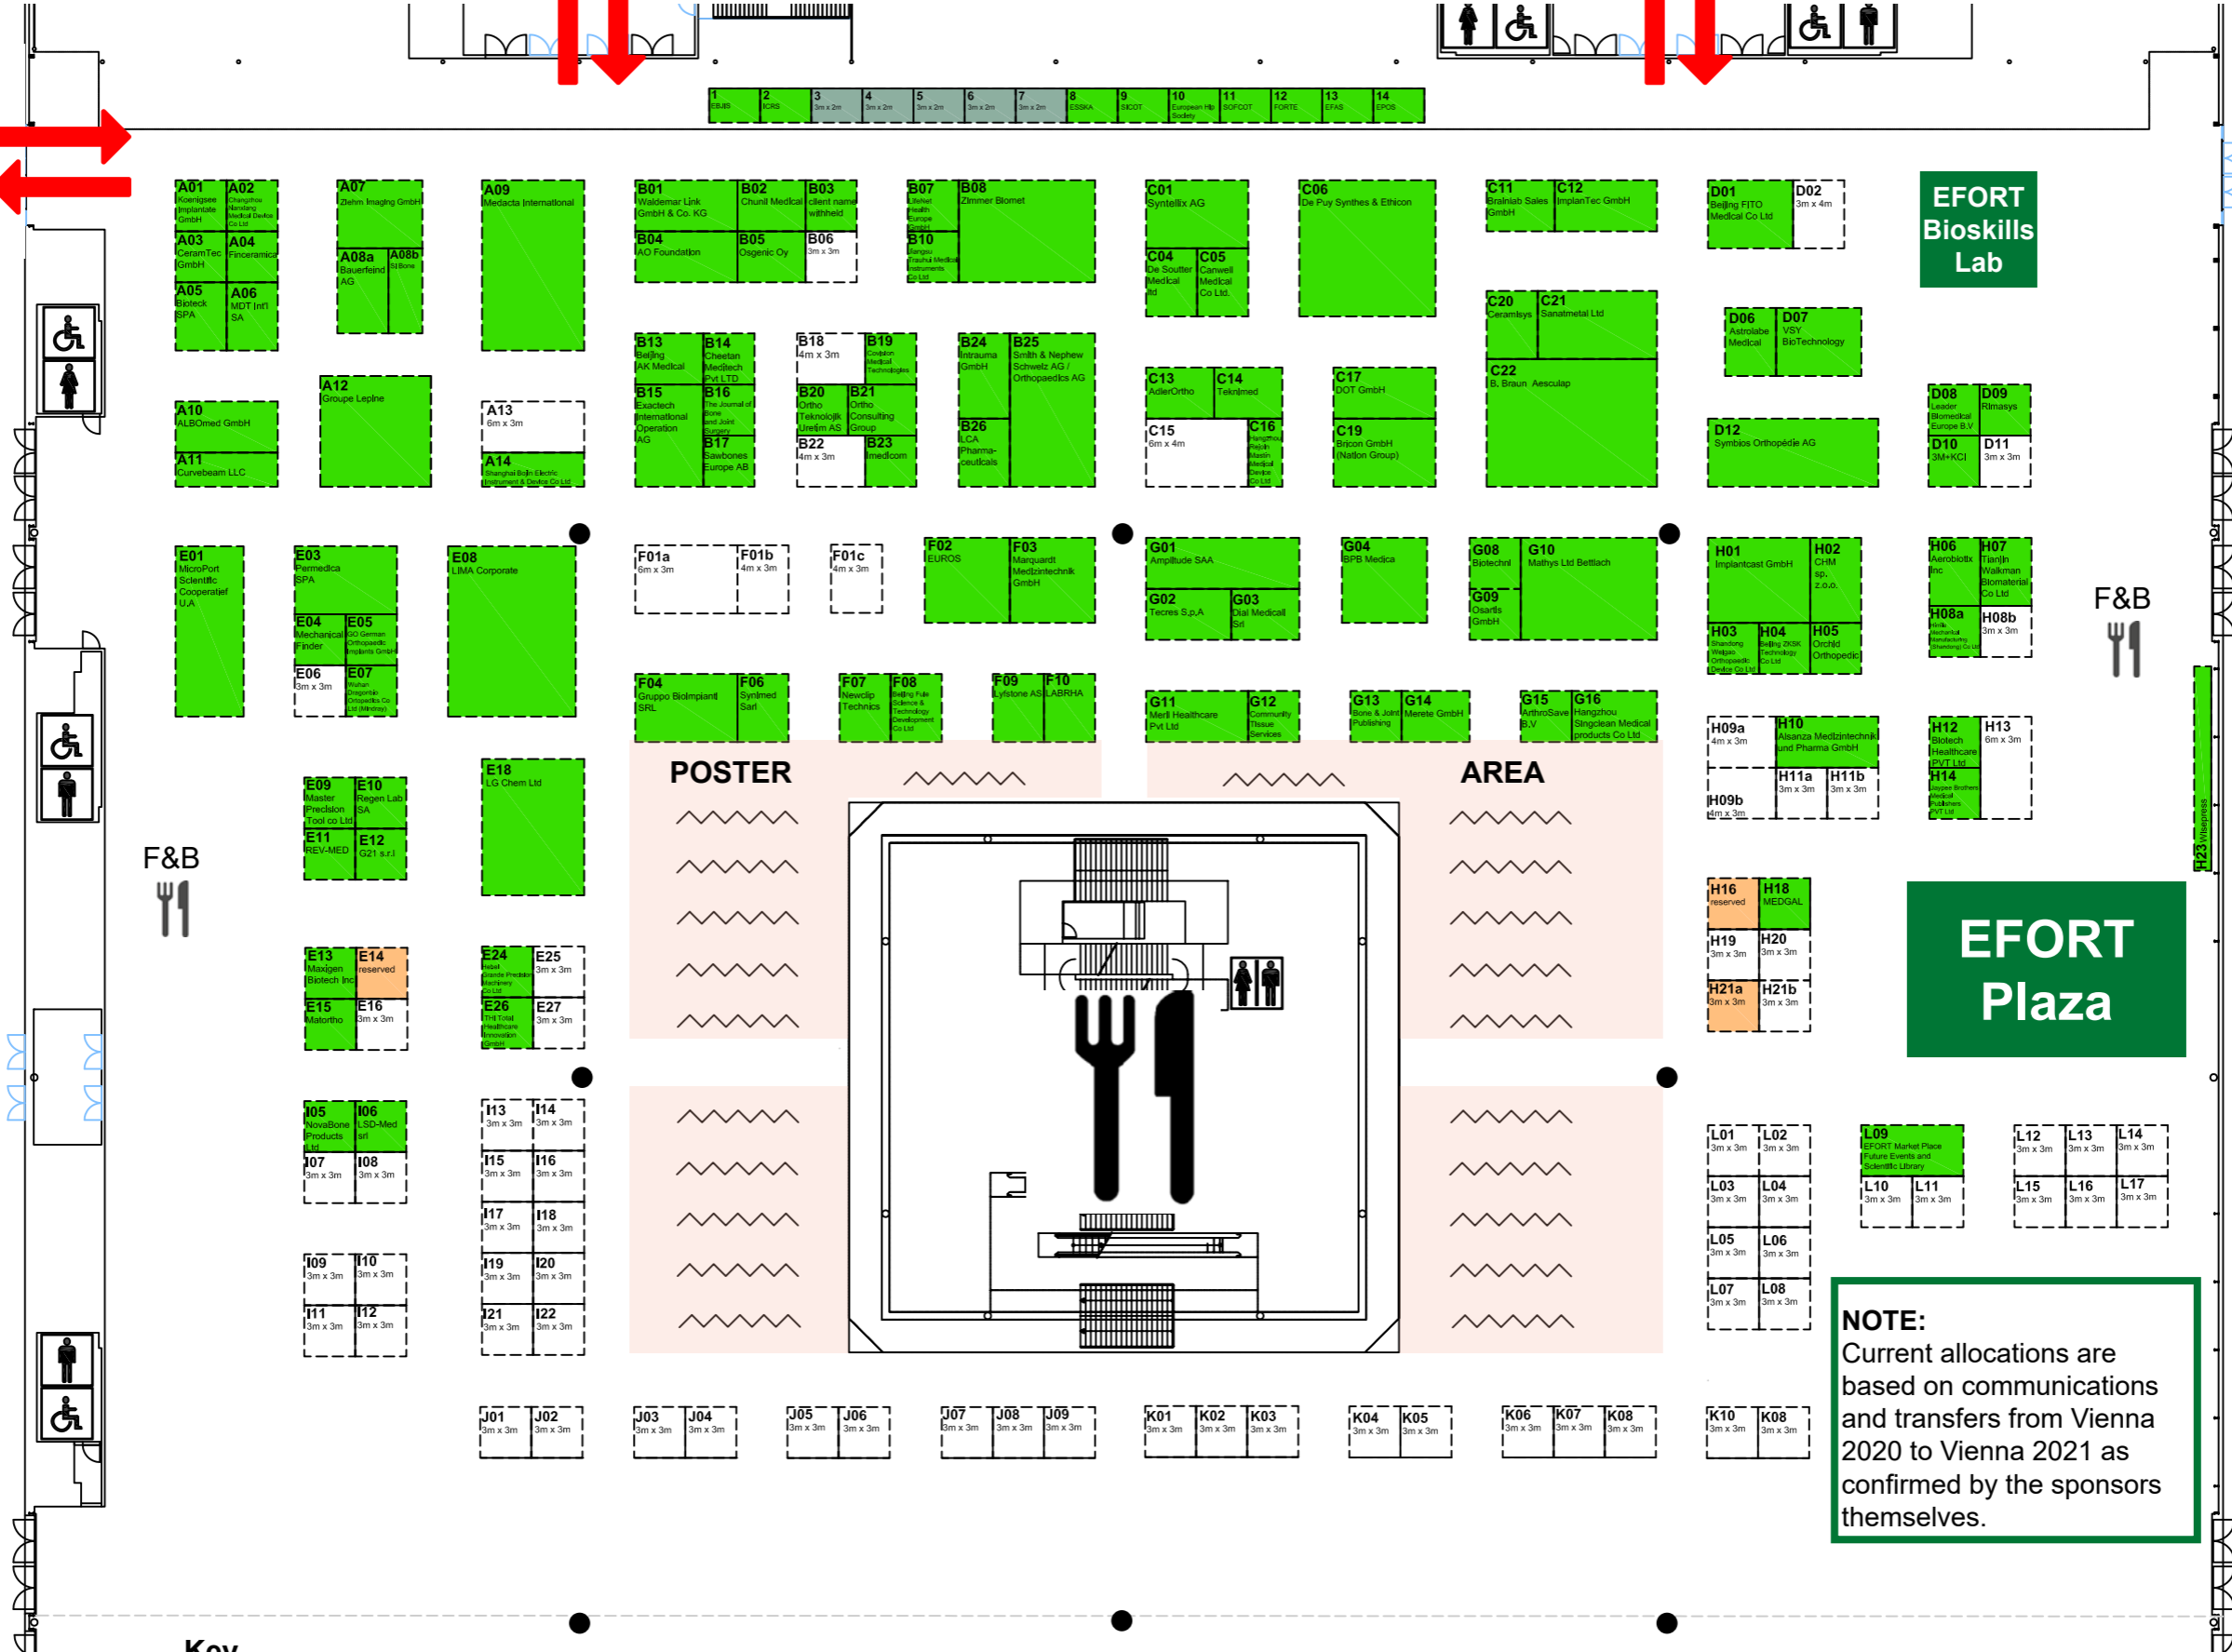

ENTRANCE / EXIT TO SESSION ROOMS
Nice / Geneva / Brussels / Madrid /

Helsinki / Florence and First Floor

ENTRANCE / EXIT TO SESSION ROOMS
London / Barcelona / Munich /

Lisbon and First Floor

Toward
Vienna
Session
Room

Key

- Booth space booked
- Booth space provisionally reserved
- Booth space reserved for medical societies
- Booth space available
- Pillars
- Catering
- Toilet
- Disabled Toilet
- Poster Area

NOTE:
Current allocations are based on communications and transfers from Vienna 2020 to Vienna 2021 as confirmed by the sponsors themselves.